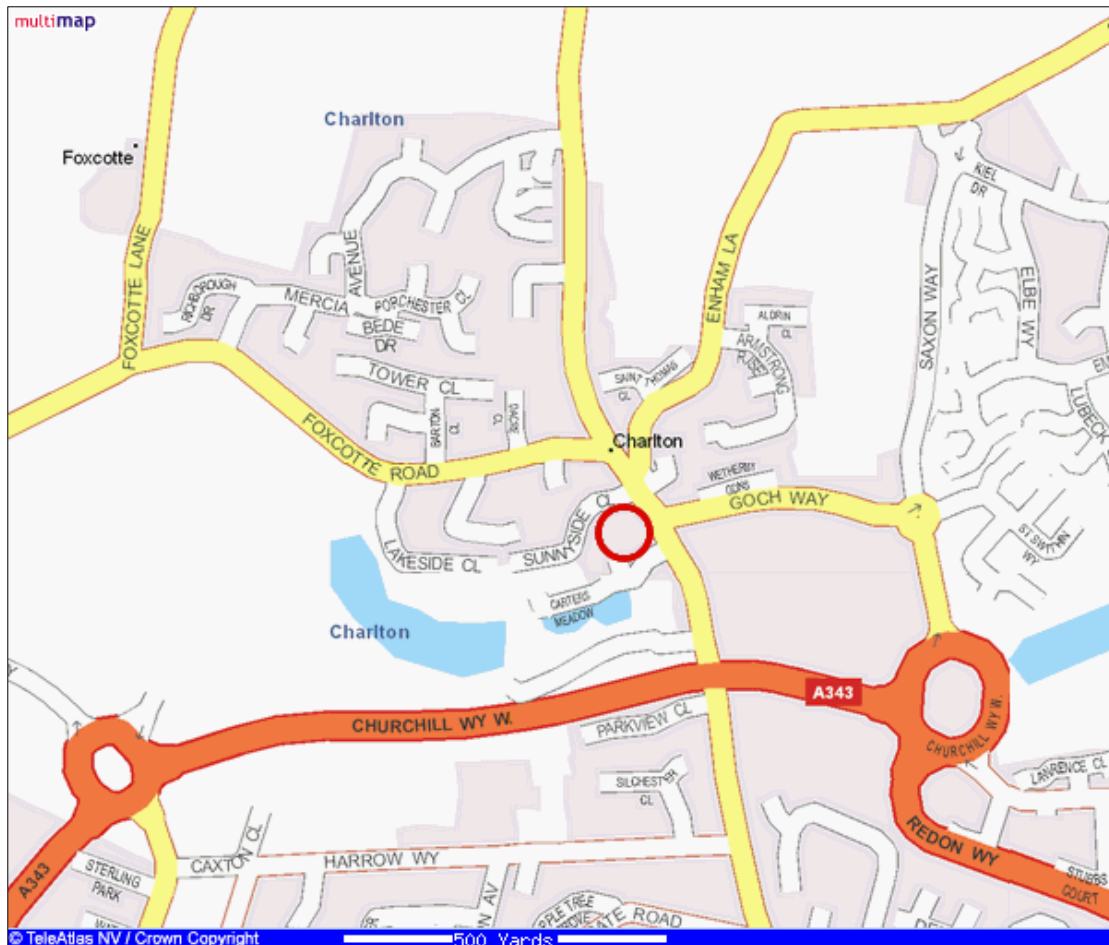

Map & Directions

We are next door to the Royal Oak pub right in the centre of the village and there is usually parking space in front of the shop.

29A Charlton
Andover
Hampshire
SP10 4AJ

Tel: 01264 338 794
Fax: 01264 338 795